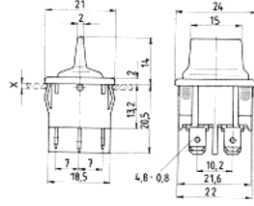

A = Schraubanschlüsse
E = Steckanschlüsse

Technical drawings of the G3/80638-D switch showing side and front views with dimensions: 2,4, 23,8, 19,8, 15,9, 8,5, 24,8, 53,2, 33,3.

G3/80638-D Umschalter mit Durchschaltsperr
5A/250V

G5/A.202/R Ausschalter mit Erdungsschraube
10(6)A/380V

Technical drawings of the G1/0045.5305 switch showing side and front views with dimensions: 23,5, 17, 19, 31,2, 19, 17.

G1/0045.5305 Ausschalter
Hebel mit Bohrung 3,1 mm Ø
geeignet für METABO 4(4)A/250V

Technical drawings of the G1/0320.0302 switch showing side and front views with dimensions: 56, 46, 20, 23, 25, 52, M4, M4, 8.

G1/0320.0302 mit Hebel 27 mm lang
16(6)A/250V

 **Auslauf-type: lieferbar nur solange Vorrat!**