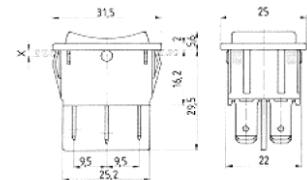

G1/1839.3402 Umschalter mit Nullstellung,
beidseitig tastend
6(4)A/250V