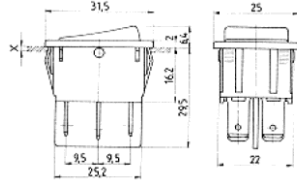

G1/1839.1507 Umschalter mit Nullstellung, schwarz
6(4)A/250V