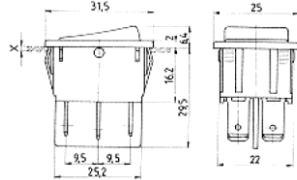

G1/1832.3311 Ausschalter weiss
G1/1832.3312 Ausschalter schwarz

16(4)A/250V