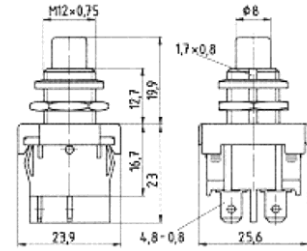

G1/1842.1101 Ausschalter
G1/1844.1101 Umschalter
6(4)A/250V