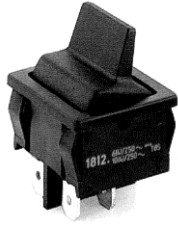

A = Schraubanschlüsse
E = Steckanschlüsse

Technical drawings of the G3/80638-D switch showing side and front views with dimensions: 2,4, 23,8, 19,8, 15,9, 8,5, 24,8, 53,2, 33,3.

G3/80638-D Umschalter mit Durchschaltsperr
5A/250V

G5/A.202/R Ausschalter mit Erdungsschraube
10(6)A/380V

Technical drawings of the G1/0045.5305 switch showing side and front views with dimensions: 23,5, 17, 19, 31,2, 19, 17.

G1/0045.5305 Ausschalter
Hebel mit Bohrung 3,1 mm Ø
geeignet für METABO 4(4)A/250V

Technical drawings of the G1/0320.0302 switch showing side and front views with dimensions: 56, 46, 20, 23, 25, 52, M4, M4, 8.

G1/0320.0302 mit Hebel 27 mm lang
16(6)A/250V

 **Auslauf-type: lieferbar nur solange Vorrat!**