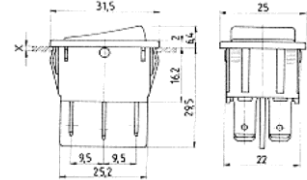

G1/1834.3312 Umschalter schwarz
16(4)A/250V