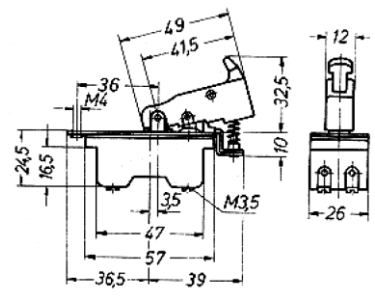

Auslauf-type: lieferbar nur solange Vorrat!