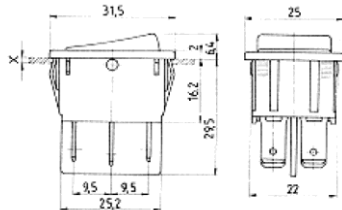

G1/1835.3111 Gehäuse weiss, Wippe rot
G1/1835.3117 Gehäuse weiss, Wippe grün
G1/1835.3112 Gehäuse schwarz, Wippe rot
G1/1835.3114 Gehäuse schwarz, Wippe orange
G1/1835.3118 Gehäuse schwarz, Wippe grün
16(4)A/250V

G1/1837.8102 Leuchte: Gehäuse schwarz, Leuchte rot
G1/1837.8108 Leuchte: Gehäuse schwarz, Leuchte grün
230V T100

Auslauftyp: lieferbar nur solange Vorrat!