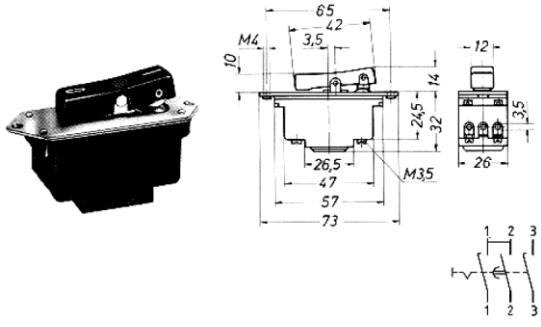

Auslauf-type: lieferbar nur solange Vorrat!